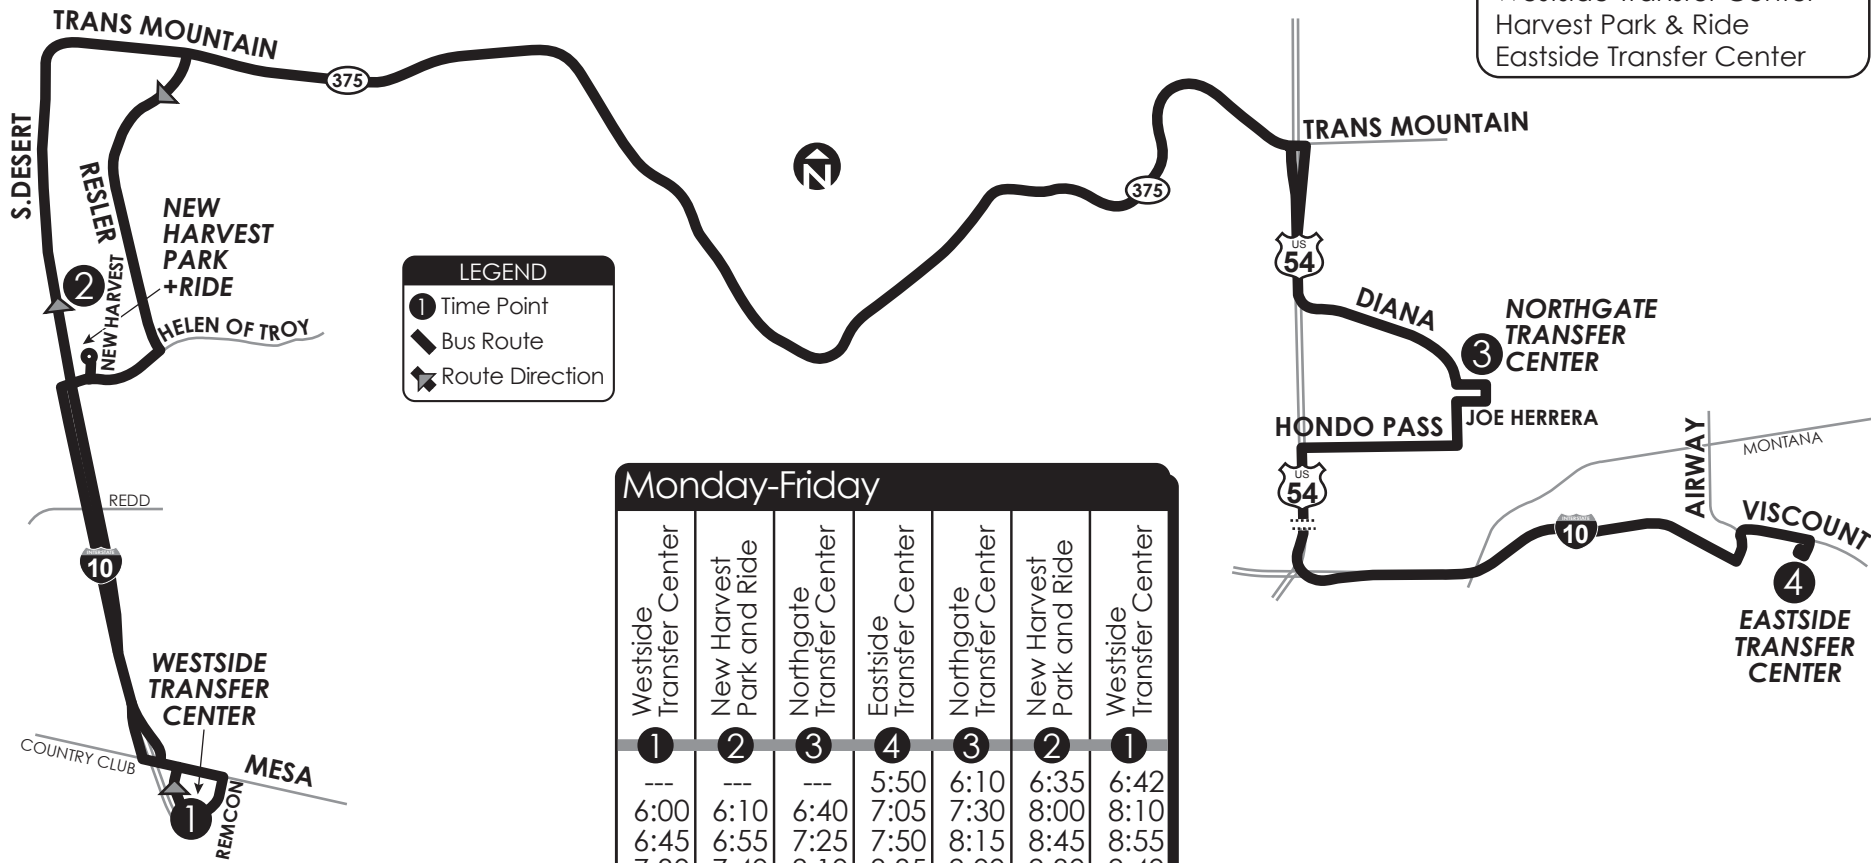

90 Park + Ride Westside to Eastside Express

Westside Transfer Center Bay D
Eastside Transfer Center Parking Lot

Note: Service only to the following bus stops
Nota: Esta ruta sólo dara servicio a las siguientes paradas.
Westside Transfer Center
Harvest Park & Ride
Eastside Transfer Center

Monday-Friday						
Westside Transfer Center	New Harvest Park and Ride	Northgate Transfer Center	Eastside Transfer Center	Northgate Transfer Center	New Harvest Park and Ride	Westside Transfer Center
①	②	③	④	③	②	①
---	---	---	5:50	6:10	6:35	6:42
6:00	6:10	6:40	7:05	7:30	8:00	8:10
6:45	6:55	7:25	7:50	8:15	8:45	8:55
7:30	7:40	8:10	8:35	9:00	9:30	9:40
8:15	8:25	8:55	9:20	9:45	10:15	10:25
9:00	9:10	9:40	10:05	---	---	---
9:45	9:55	10:25	10:50	---	---	---
---	---	---	3:00	3:25	3:55	4:05
---	---	---	3:45	4:10	4:40	4:50
---	---	---	4:30	4:55	5:25	5:35
4:10	4:20	4:50	5:15	5:40	6:10	6:20
4:55	5:05	5:35	6:00	6:25	6:55	7:05
5:40	5:50	6:20	6:45	---	---	---
6:25	6:35	7:05	7:30	---	---	---