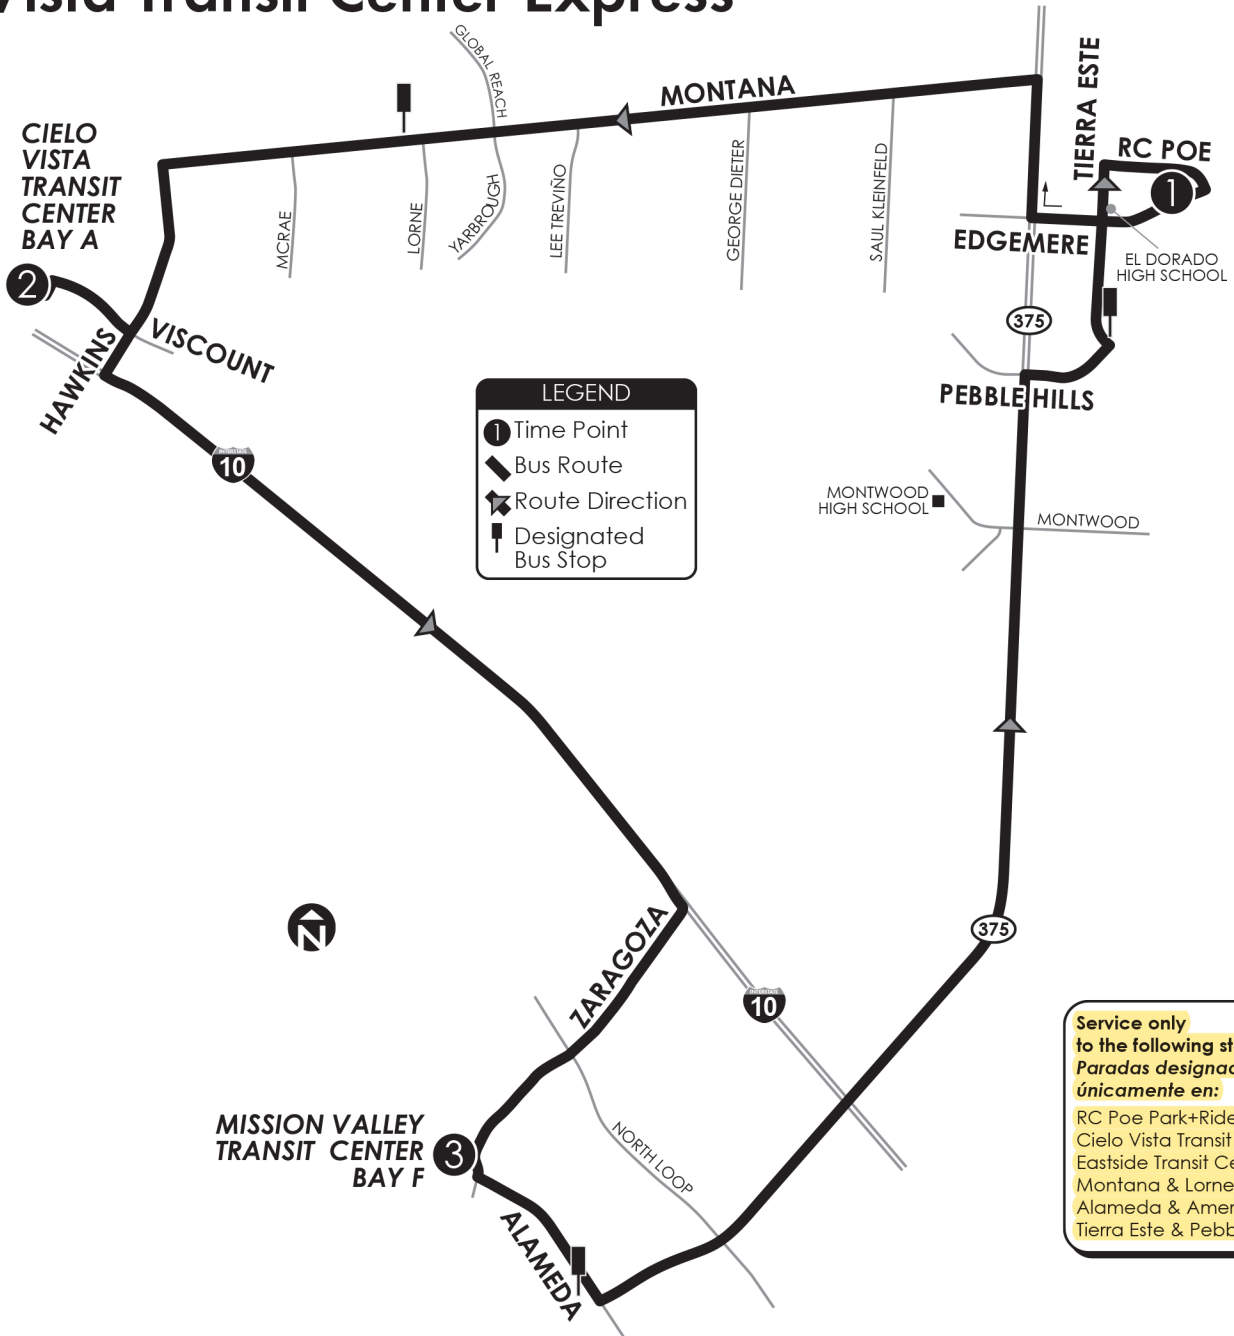

Far East/Cielo Vista Transit Center Express

CONNECTING POINTS TO ROUTES

- Cielo Vista Transit Center
- Mission Valley Transit Center
- RC Poe Park & Ride
- Montana & Lorne (6.58)

CIELO VISTA TRANSIT CENTER ROUTES
PA5, PA6, 7, PA8, 25, 50, 51, 52, 53, 58, 59, 63, 72, 74, 87, CR 20, PA90
SPECIAL TRIPS: 10, 12, 13, 14, 15

MISSION VALLEY TRANSIT CTR
5, 6, 60, 63, 64, 68, 69, 84, 89,
CR 30, CR 40, CR 50, Alameda Brio

RC POE PARK+RIDE
5, 6, 51, 52, 54, 56

| Mon-Sat | | | |
|--------------------|----------------------|-------------------------|--------------------|
| RC Poe at Edgemere | Cielo Vista TC Bay A | Mission Valley TC Bay F | RC Poe at Edgemere |
| 1 | 2 | 3 | 1 |
| 5:00 | 5:24 | 5:47 | 6:15 |
| 6:20 | 6:44 | 7:07 | 7:35 |
| 7:40 | 8:04 | 8:27 | 8:55 |
| 9:00 | 9:24 | 9:47 | 10:15 |
| 10:20 | 10:4 | 11:07 | 11:35 |
| 11:40 | 12:04 | 12:27 | 12:55 |
| 1:00 | 1:24 | 1:47 | 2:15 |
| 2:20 | 2:44 | 3:07 | 3:35 |
| 3:40 | 4:04 | 4:27 | 4:55 |
| 5:00 | 5:24 | 5:47 | 6:15 |
| 6:20 | 6:44 | 7:07 | 7:35 |
| 7:40 | 8:04 | 8:27 | 8:55 |

Service only to the following stops/ Paradas designadas únicamente en:

- RC Poe Park+Ride
- Cielo Vista Transit Center
- Eastside Transit Center
- Montana & Lorne
- Alameda & Americas
- Tierra Este & Pebble Hills

Route & Schedule Info: 915-532-3790