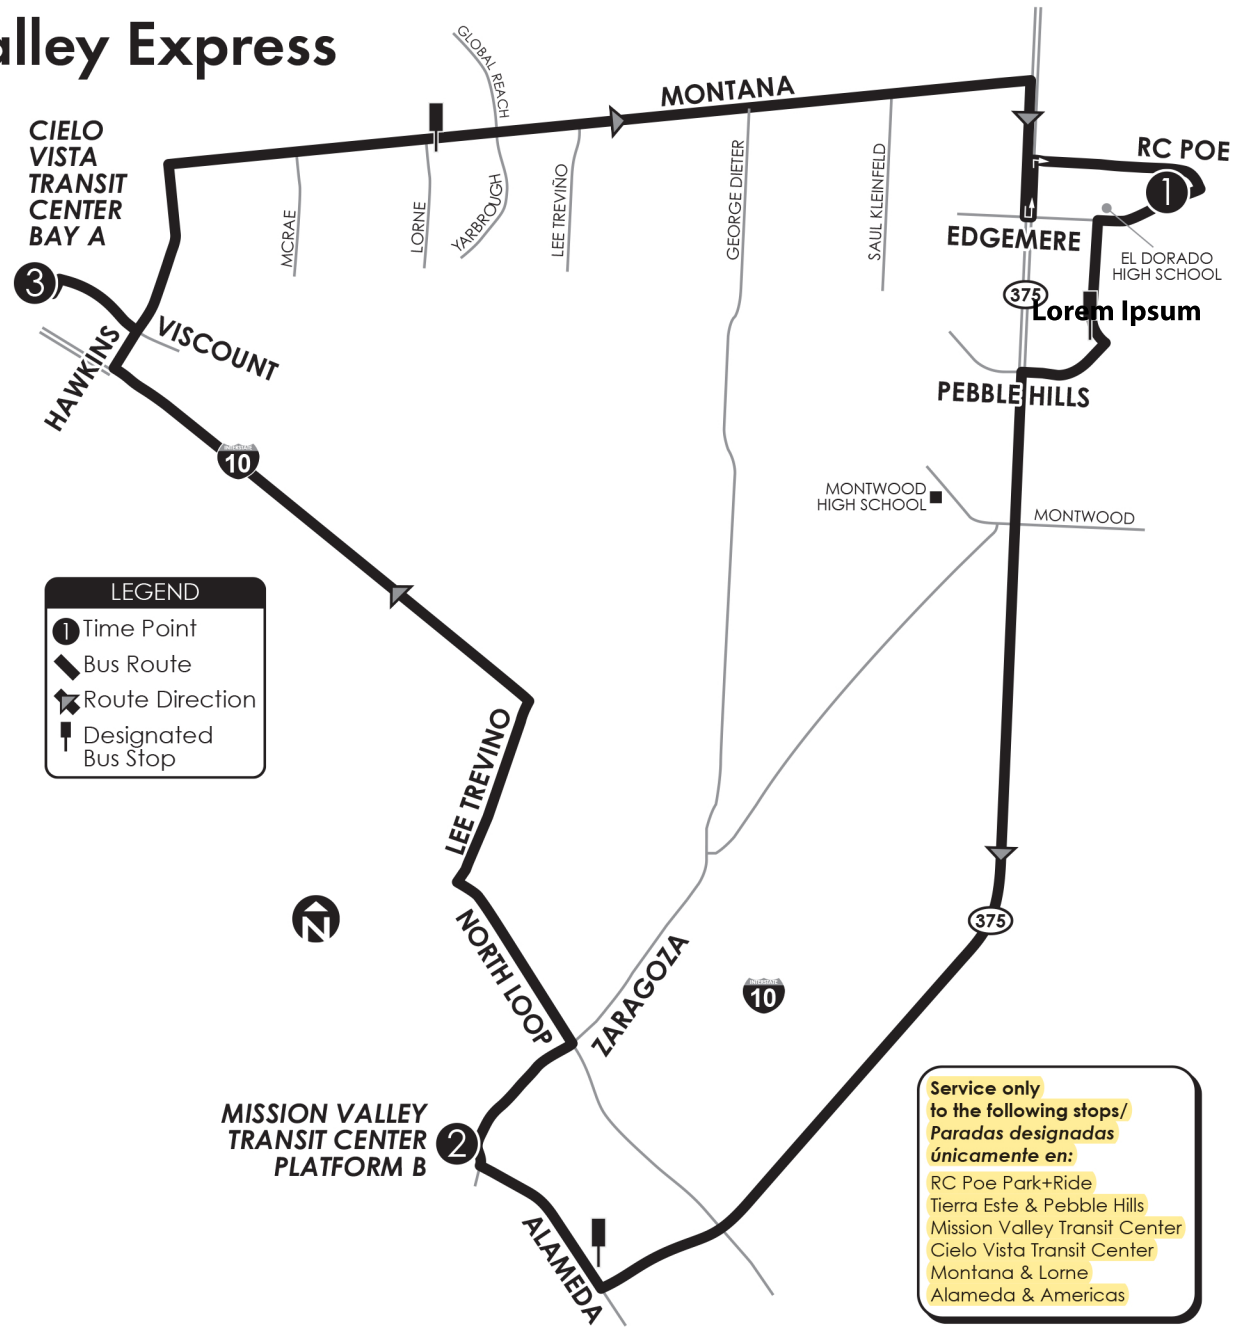

6 ROUTE

Far East/Mission Valley Express

CONNECTING POINTS TO ROUTES

- Cielo Vista Transit Center
- Mission Valley Transit Center
- RC Poe Park & Ride
- Montana & Lorne (6,58)

CIELO VISTA TRANSIT CENTER ROUTES
 PA5, PA6, 7, PA8, 25, 50, 51, 52, 53, 58,
 59, 63, 72, 74, 87, CR 20, PA90
SPECIAL TRIPS: 10, 12, 13, 14, 15

MISSION VALLEY TRANSIT CTR
 5, 6, 60, 63, 64, 68, 69, 84, 89,
 CR 30, CR 40, CR 50, Alameda Brio

RC POE PARK+RIDE
 5, 6, 51, 52, 54, 56

Mon-Fri			
RC Poe at Edgemere	Mission Valley TC Platform B	Cielo Vista TC Bay A	RC Poe at Edgemere
1	2	3	1
5:30	5:58	6:26	6:50
6:50	7:18	7:46	8:10
8:10	8:38	9:06	9:30
9:30	9:58	10:26	10:50
10:50	11:18	11:46	12:10
12:10	12:38	1:06	1:30
1:30	1:58	2:26	2:50
2:50	3:18	3:46	4:10
4:10	4:38	5:06	5:30
5:30	5:58	6:26	6:50
6:50	7:18	7:46	8:10
8:10	8:33	—	—

LEGEND

- ① Time Point
- ▬ Bus Route
- ➔ Route Direction
- ┆ Designated Bus Stop

Service only to the following stops/ Paradas designadas únicamente en:

- RC Poe Park+Ride
- Tierra Este & Pebble Hills
- Mission Valley Transit Center
- Cielo Vista Transit Center
- Montana & Lorne
- Alameda & Americas

Route & Schedule info: 915-532-3415