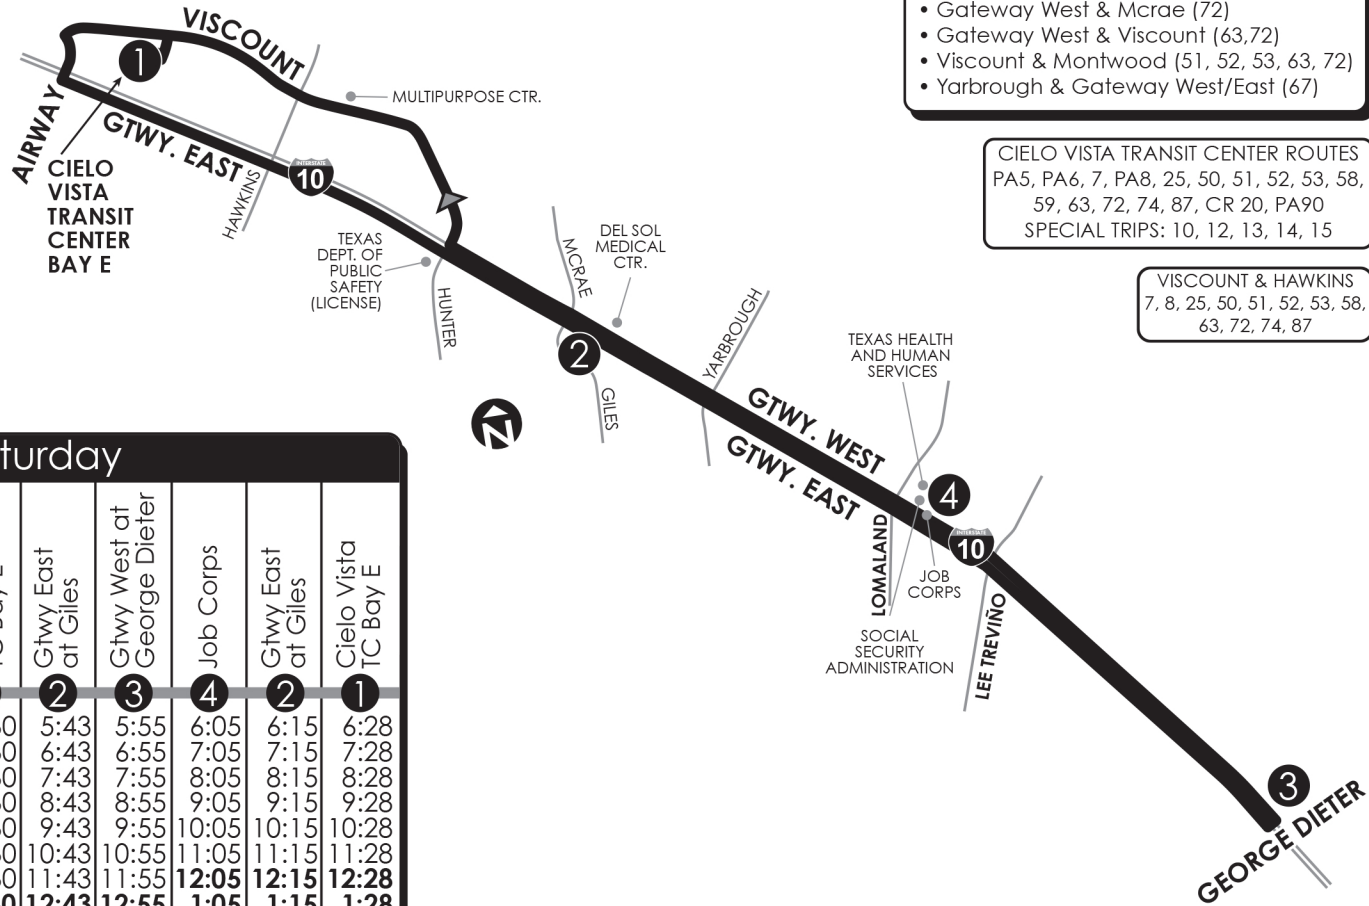

Gateway Circulator

LEGEND

- ① Time Point
- ▬ Bus Route
- ➔ Route Direction

- CONNECTING POINTS TO ROUTES**
- Cielo Vista Transit Center
 - Viscount & Hawkins
 - Gateway East & Hawkins (63, 72)
 - Gateway West & Job Corps (74)
 - Gateway West & Mcrae (72)
 - Gateway West & Viscount (63,72)
 - Viscount & Montwood (51, 52, 53, 63, 72)
 - Yarbrough & Gateway West/East (67)

CIELO VISTA TRANSIT CENTER ROUTES
PA5, PA6, 7, PA8, 25, 50, 51, 52, 53, 58, 59, 63, 72, 74, 87, CR 20, PA90
SPECIAL TRIPS: 10, 12, 13, 14, 15

VISCOUNT & HAWKINS
7, 8, 25, 50, 51, 52, 53, 58, 63, 72, 74, 87

Monday-Friday

Cielo Vista TC Bay E	Gtwy East at Giles	Gtwy West at George Dieter	Job Corps	Gtwy East at Giles	Cielo Vista TC Bay E
①	②	③	④	②	①
5:30	5:43	5:55	6:05	6:15	6:28
6:30	6:43	6:55	7:05	7:15	7:28
7:30	7:43	7:55	8:05	8:15	8:28
8:30	8:43	8:55	9:05	9:15	9:28
9:30	9:43	9:55	10:05	10:15	10:28
10:30	10:43	10:55	11:05	11:15	11:28
11:30	11:43	11:55	12:05	12:15	12:28
12:30	12:43	12:55	1:05	1:15	1:28
1:30	1:43	1:55	2:05	2:15	2:28
2:30	2:43	2:55	3:05	3:15	3:28
3:30	3:43	3:55	4:05	4:15	4:28
4:30	4:43	4:55	5:05	5:15	5:28
5:30	5:43	5:55	6:05	6:15	6:28
6:30	6:43	6:55	7:05	7:15	7:28
7:30	7:43	7:55	8:05	—	—

NOTE: This route services all stops

ATENCIÓN: Esta ruta provee servicio a todas las paradas