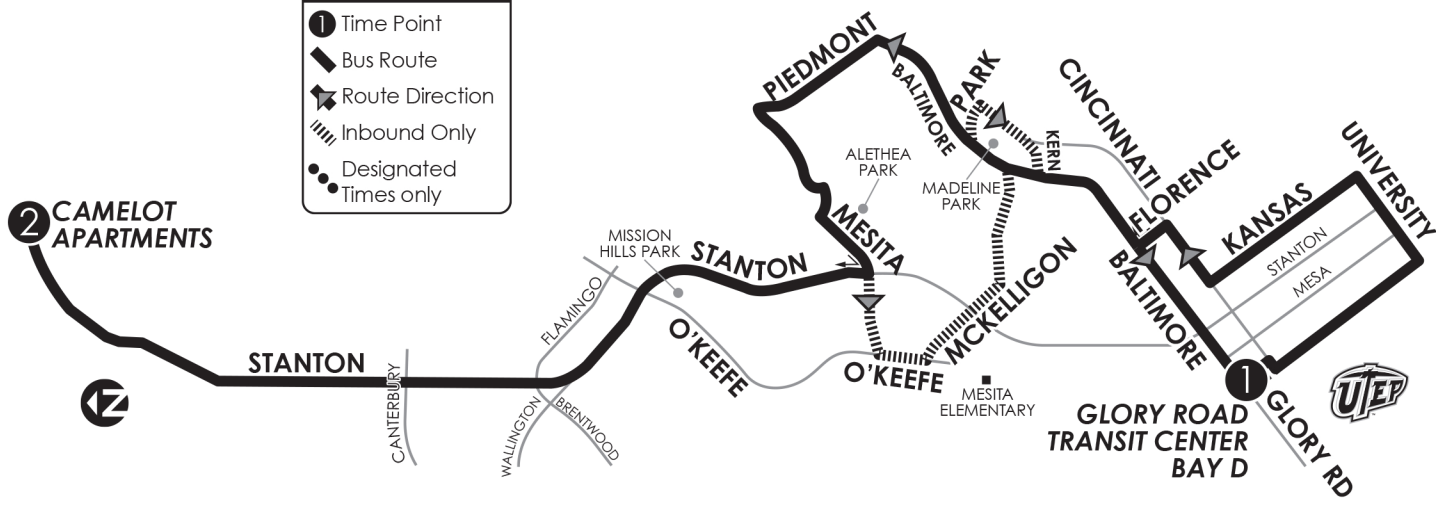

Mesita via Kern Place

LEGEND

- ① Time Point
- ▬ Bus Route
- ➔ Route Direction
- ▨ Inbound Only
- Designated Times only

- CONNECTING POINTS TO ROUTES**
- Glory Road Transit Center
 - Oregon & Hague (10,14,15,Mesa Brio)
 - Oregon & University (10,14,15,Mesa Brio)
 - Oregon & Missouri (10,14,15,Mesa Brio)

CIELO VISTA TRANSIT CENTER ROUTES
PA5, PA6, 7, PA8, 25, 50, 51, 52, 53, 58, 59, 63, 72, 74, 87, CR 20, PA90
SPECIAL TRIPS: 10, 12, 13, 14, 15

GLORY ROAD TRANSIT CNTR
10, 11, 14, 15, Mesa Brio, Streetcar
SPECIAL TRIP: 13

Mon-Fri

Glory Road TC Bay D	Camelot Condominiums	Glory Road TC Bay D
①	②	①
8:00	8:25	8:40
8:45	9:10	9:25
9:30	9:55	10:10
2:00	2:25	2:40
2:45	3:10	3:25
3:30	3:55	4:10
4:15	4:40	4:55

Route & Schedule info: **915-532-3415**