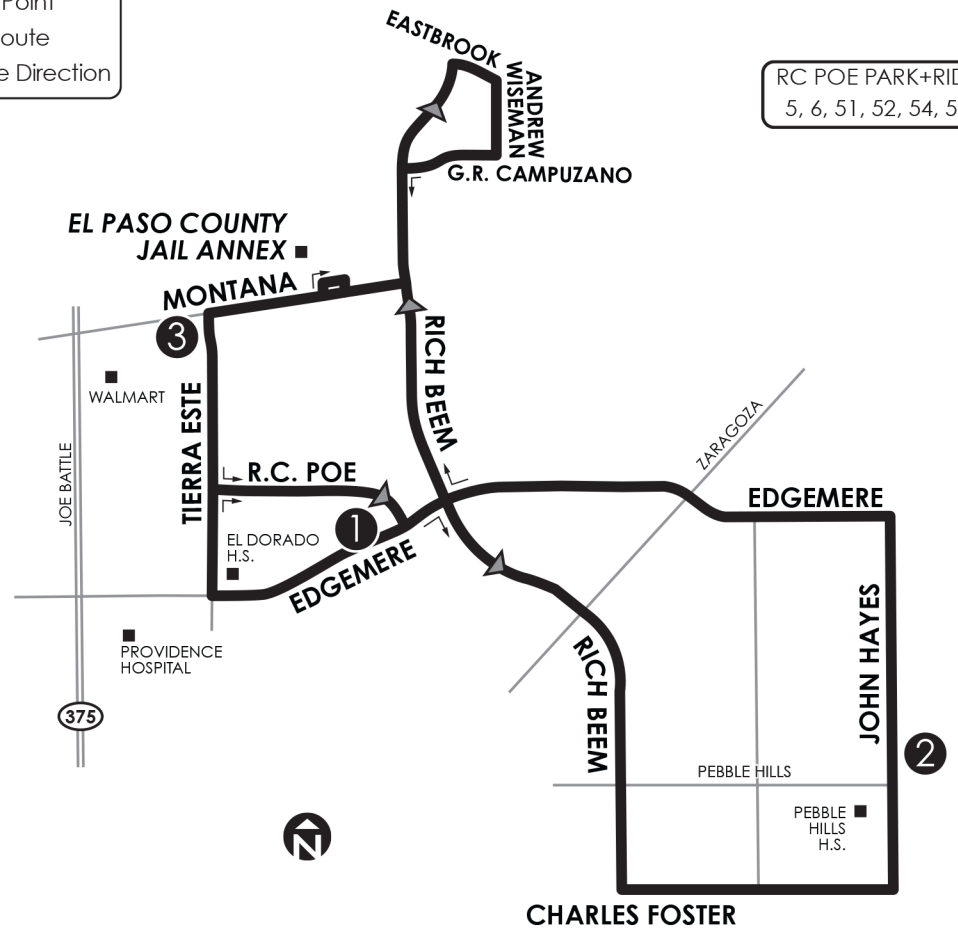

RC Poe/Far East Circulator

LEGEND

- ① Time Point
- ▬ Bus Route
- Route Direction

RC POE PARK+RIDE
5, 6, 51, 52, 54, 56

Monday-Friday

① Edgemere at RC Poe	② John Hayes	③ Tierra Este at Montana	① Edgemere at RC Poe
6:20	6:32	6:57	7:02
7:05	7:17	7:42	7:47
7:50	8:02	8:27	8:32
8:35	8:47	9:12	9:17
9:20	9:32	9:57	10:02
10:05	10:17	10:42	10:47
10:50	11:02	11:27	11:32
3:20	3:32	3:57	4:02
4:05	4:17	4:42	4:47
4:50	5:02	5:27	5:32
5:35	5:47	6:12	6:17
6:20	6:32	6:57	7:02

Saturday

① Edgemere at RC Poe	② John Hayes	③ Tierra Este at Montana	① Edgemere at RC Poe
7:05	7:17	7:42	7:47
7:50	8:02	8:27	8:32
8:35	8:47	9:12	9:17
9:20	9:32	9:57	10:02
3:20	3:32	3:57	4:02
4:05	4:17	4:42	4:47
4:50	5:02	5:27	5:32
5:35	5:47	6:12	6:17
6:20	6:32	6:57	7:02

Route & Schedule info: 915-532-3415