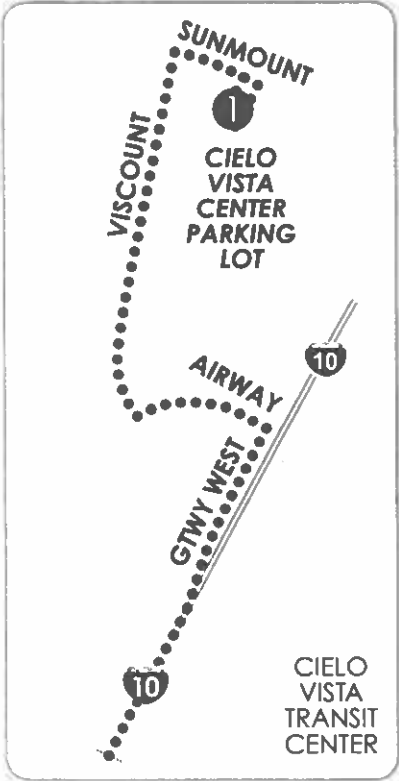

# 12 Doniphan Circulator

**LEGEND**

- ① Time Point
- ▬ Bus Route
- ➔ Route Direction
- ▨ Inbound Only
- Designated Times only

**CONNECTING POINTS TO ROUTES**

- Westside Transit Center
- Cielo Vista Transit Center

**CIELO VISTA TRANSIT CENTER ROUTES**  
 PA5, PA6, 7, PA8, 25, 50, 51, 52, 53, 58, 59, 63, 72, 74, 87, CR 20, PA90, Brio  
 SPECIAL TRIPS: 10, 12, 13, 14, 15

**WESTSIDE TRANSIT CENTER ROUTES**  
 12, 13, 15, 16, 19, PA90, Brio,  
 NM Gold Route, CR 10  
 SPECIAL TRIPS: 14

**Monday-Saturday**

Cielo Vista TC Parking Lot	Westside TC Bay A	Doniphan at Redd	Doniphan at Borderland	Doniphan at Redd	Westside TC Bay A	Cielo Vista TC Parking Lot
1	2	3	4	3	2	1
—	—	—	5:00	5:16	5:24	—
—	5:25	5:36	5:45	6:06	6:18	—
—	6:20	6:31	6:40	7:01	7:13	—
—	7:15	7:26	7:35	7:56	8:08	—
—	8:10	8:21	8:30	8:51	9:03	—
—	9:05	9:16	9:25	9:46	9:58	—
—	10:00	10:11	10:20	10:41	10:53	—
—	10:55	11:06	11:15	11:36	11:48	12:18
2:30	3:00	3:11	3:20	3:41	3:53	—
—	3:55	4:06	4:15	4:36	4:48	—
—	4:50	5:01	5:10	5:31	5:43	—
—	5:45	5:56	6:05	6:26	6:38	—
—	6:40	6:51	7:00	7:21	7:33	8:03