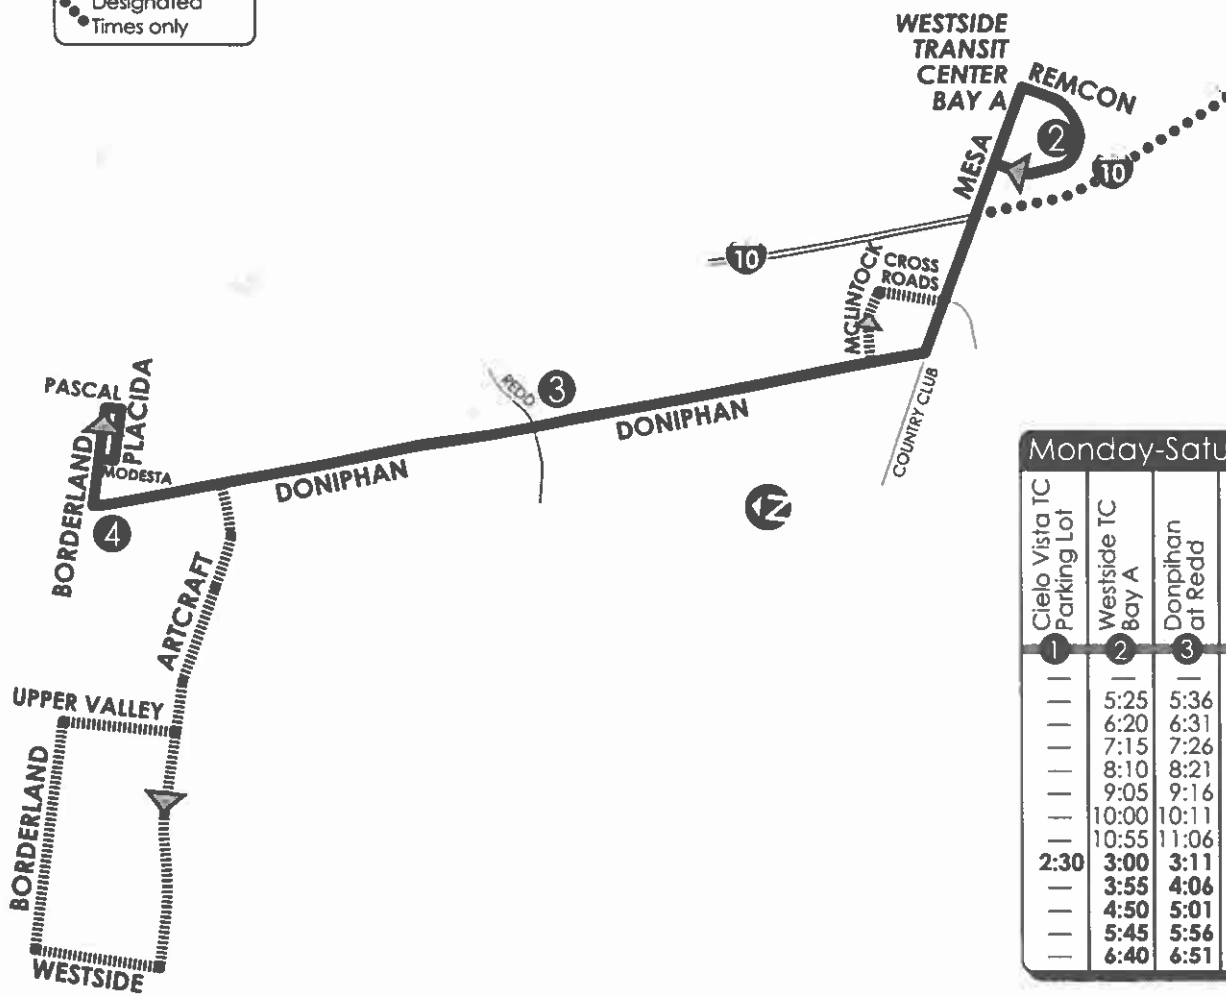

# 12 Doniphan Circulator

**LEGEND**

- ① Time Point
- ▬ Bus Route
- ➔ Route Direction
- ▨ Inbound Only
- Designated Times only

**CONNECTING POINTS TO ROUTES**

- Westside Transit Center
- Cielo Vista Transit Center

**CIELO VISTA TRANSIT CENTER ROUTES**  
 PA5, PA6, 7, PA8, 25, 50, 51, 52, 53, 58, 59, 63, 72, 74, 87, CR 20, PA90, Brio  
 SPECIAL TRIPS: 10, 12, 13, 14, 15

**WESTSIDE TRANSIT CENTER ROUTES**  
 12, 13, 15, 16, 19, PA90, Brio,  
 NM Gold Route, CR 10  
 SPECIAL TRIPS: 14

**Monday-Saturday**

Cielo Vista TC Parking Lot	Westside TC Bay A	Doniphan at Redd	Doniphan at Borderland	Doniphan at Redd	Westside TC Bay A	Cielo Vista TC Parking Lot
1	2	3	4	3	2	1
—	—	—	5:00	5:16	5:24	—
—	5:25	5:36	5:45	6:06	6:18	—
—	6:20	6:31	6:40	7:01	7:13	—
—	7:15	7:26	7:35	7:56	8:08	—
—	8:10	8:21	8:30	8:51	9:03	—
—	9:05	9:16	9:25	9:46	9:58	—
—	10:00	10:11	10:20	10:41	10:53	—
—	10:55	11:06	11:15	11:36	11:48	12:18
2:30	3:00	3:11	3:20	3:41	3:53	—
—	3:55	4:06	4:15	4:36	4:48	—
—	4:50	5:01	5:10	5:31	5:43	—
—	5:45	5:56	6:05	6:26	6:38	—
—	6:40	6:51	7:00	7:21	7:33	8:03