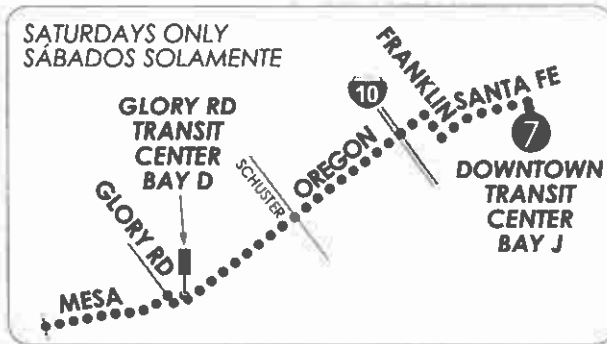

13 Coronado Hills Circulator

LEGEND

- ① Time Point
- ▬ Bus Route
- Route Direction
- ⋯ Service at Designated Times only

DOWNTOWN TRANSIT CENTER ROUTES
2, 4, 10, 14, 24, 34, 36, 50, 59, 61, 65, 66,
Brio, Streetcar, NM Gold
SPECIAL TRIPS: 13, 15

CIELO VISTA TRANSIT CENTER ROUTES
PA5, PA6, 7, PA8, 25, 50, 51, 52, 53, 58,
59, 63, 72, 74, 87, CR 20, PA90, Brio
SPECIAL TRIPS: 10, 12, 13, 14, 15

GLORY ROAD TRANSIT CENTER
10, 11, 14, 15, 76, Mesa Brio,
Streetcar • SPECIAL TRIP: 13

WESTSIDE TRANSIT CENTER ROUTES
12, 13, 15, 16, 19, PA90, Brio,
NM Gold Route, CR 10
SPECIAL TRIPS: 14

CONNECTING POINTS TO ROUTES

- Westside Transit Center
- Cielo Vista Transit Center
- Mesa & Resler (15, Brio)
- Westwind & Escondido (14)
- Mesa & Balboa (15, Brio)
- Cadiz & Sunland Park (14)
- Sunland Park Mall (14)
- Mesa & Mesa Hills (15)

Monday-Saturday

Cielo Vista TC Park Lot	Westside TC Bay E	Escondido at Resler	Cadiz at Fiesta	Sunland Park Mall	Carousal at Ruben	Sunland Park Mall	Cadiz at Fiesta	Escondido at Resler	Westside TC Bay E	Cielo Vista TC Park Lot	Downtown TC Bay J
①	②	③	④	⑤	⑥	⑤	④	③	②	①	⑦
5:55	6:25	6:40	6:55	7:07	7:18	7:28	7:41	7:59	8:14	—	—
—	8:15	8:30	8:45	8:57	9:08	9:18	9:31	9:49	10:04	—	—
—	10:05	10:20	10:35	10:47	10:58	11:08	11:21	11:39	11:54	—	—
—	11:55	12:10	12:25	12:37	12:48	12:58	1:11	1:29	1:44	2:14	—
1:15	1:45	2:00	2:15	2:27	2:38	2:48	3:01	3:19	3:34	—	—
—	3:35	3:50	4:05	4:17	4:28	4:38	4:51	5:09	5:24	—	—
—	5:25	5:40	5:55	6:07	6:18	6:28	6:41	6:59	7:14	7:44*	7:48*