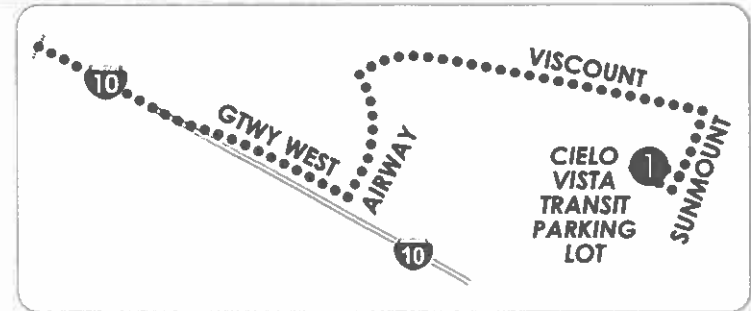

13 Coronado Hills Circulator

LEGEND

- ① Time Point
- ▬ Bus Route
- Route Direction
- ⋯ Service at Designated Times only

DOWNTOWN TRANSIT CENTER ROUTES
2, 4, 10, 14, 24, 34, 36, 50, 59, 61, 65, 66,
Brio, Streetcar, NM Gold
SPECIAL TRIPS: 13, 15

CIELO VISTA TRANSIT CENTER ROUTES
PA5, PA6, 7, PA8, 25, 50, 51, 52, 53, 58,
59, 63, 72, 74, 87, CR 20, PA90, Brio
SPECIAL TRIPS: 10, 12, 13, 14, 15

GLORY ROAD TRANSIT CENTER
10, 11, 14, 15, 76, Mesa Brio,
Streetcar • SPECIAL TRIP: 13

WESTSIDE TRANSIT CENTER ROUTES
12, 13, 15, 16, 19, PA90, Brio,
NM Gold Route, CR 10
SPECIAL TRIPS: 14

CONNECTING POINTS TO ROUTES

- Westside Transit Center
- Cielo Vista Transit Center
- Mesa & Resler (15, Brio)
- Westwind & Escondido (14)
- Mesa & Balboa (15, Brio)
- Cadiz & Sunland Park (14)
- Sunland Park Mall (14)
- Mesa & Mesa Hills (15)

Monday-Saturday

Cielo Vista TC Park Lot	Westside TC Bay E	Escondido at Resler	Cadiz at Fiesta	Sunland Park Mall	Carousal at Ruben	Sunland Park Mall	Cadiz at Fiesta	Escondido at Resler	Westside TC Bay E	Cielo Vista TC Park Lot	Downtown TC Bay J
①	②	③	④	⑤	⑥	⑤	④	③	②	①	⑦
5:55	6:25	6:40	6:55	7:07	7:18	7:28	7:41	7:59	8:14	—	—
—	8:15	8:30	8:45	8:57	9:08	9:18	9:31	9:49	10:04	—	—
—	10:05	10:20	10:35	10:47	10:58	11:08	11:21	11:39	11:54	—	—
—	11:55	12:10	12:25	12:37	12:48	12:58	1:11	1:29	1:44	2:14	—
1:15	1:45	2:00	2:15	2:27	2:38	2:48	3:01	3:19	3:34	—	—
—	3:35	3:50	4:05	4:17	4:28	4:38	4:51	5:09	5:24	—	—
—	5:25	5:40	5:55	6:07	6:18	6:28	6:41	6:59	7:14	7:44*	7:48*