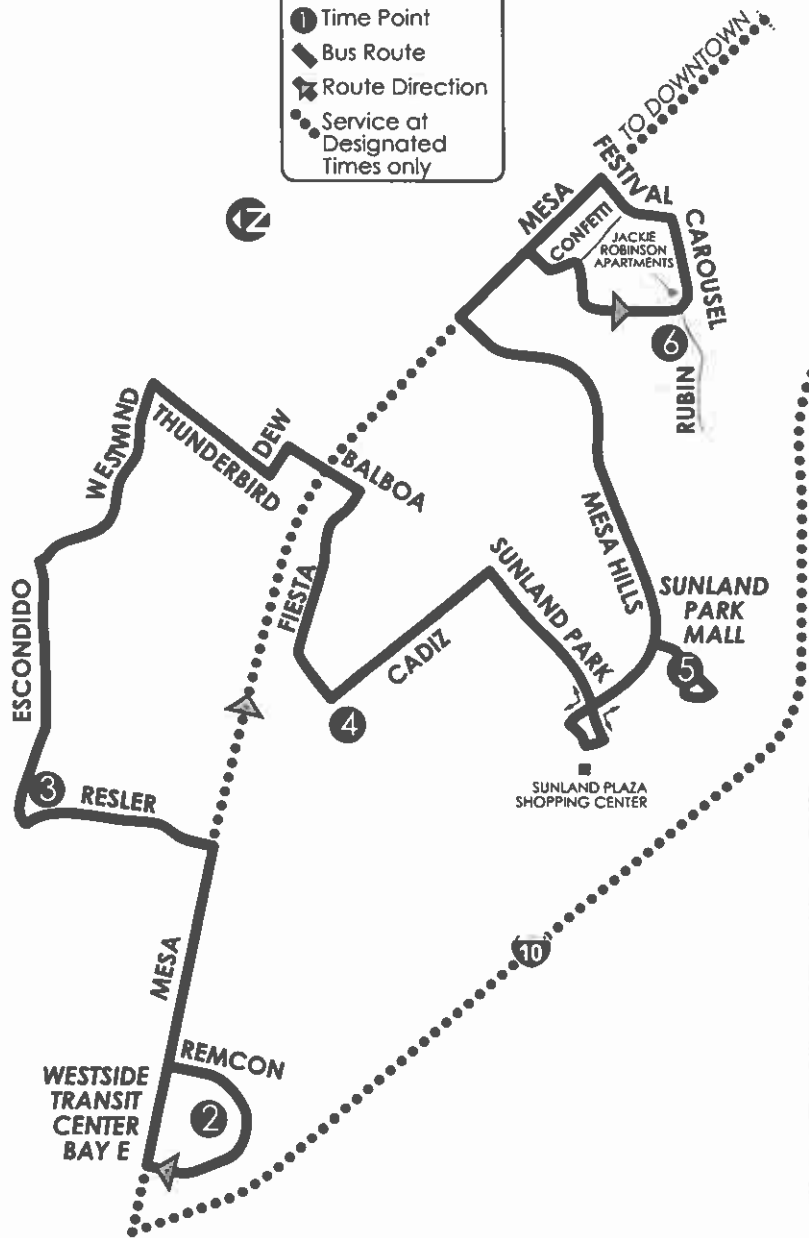

13 Coronado Hills Circulator

LEGEND

- ① Time Point
- ▬ Bus Route
- Route Direction
- ⋯ Service at Designated Times only

DOWNTOWN TRANSIT CENTER ROUTES
2, 4, 10, 14, 24, 34, 36, 50, 59, 61, 65, 66,
Brio, Streetcar, NM Gold
SPECIAL TRIPS: 13, 15

CIELO VISTA TRANSIT CENTER ROUTES
PA5, PA6, 7, PA8, 25, 50, 51, 52, 53, 58,
59, 63, 72, 74, 87, CR 20, PA90, Brio
SPECIAL TRIPS: 10, 12, 13, 14, 15

GLORY ROAD TRANSIT CENTER
10, 11, 14, 15, 76, Mesa Brio,
Streetcar • SPECIAL TRIP: 13

WESTSIDE TRANSIT CENTER ROUTES
12, 13, 15, 16, 19, PA90, Brio,
NM Gold Route, CR 10
SPECIAL TRIPS: 14

CONNECTING POINTS TO ROUTES

- Westside Transit Center
- Cielo Vista Transit Center
- Mesa & Resler (15, Brio)
- Westwind & Escondido (14)
- Mesa & Balboa (15, Brio)
- Cadiz & Sunland Park (14)
- Sunland Park Mall (14)
- Mesa & Mesa Hills (15)

Monday-Saturday

Cielo Vista TC Park Lot	Westside TC Bay E	Escondido at Resler	Cadiz at Fiesta	Sunland Park Mall	Carousal at Ruben	Sunland Park Mall	Cadiz at Fiesta	Escondido at Resler	Westside TC Bay E	Cielo Vista TC Park Lot	Downtown TC Bay J
①	②	③	④	⑤	⑥	⑤	④	③	②	①	⑦
5:55	6:25	6:40	6:55	7:07	7:18	7:28	7:41	7:59	8:14	—	—
—	8:15	8:30	8:45	8:57	9:08	9:18	9:31	9:49	10:04	—	—
—	10:05	10:20	10:35	10:47	10:58	11:08	11:21	11:39	11:54	—	—
—	11:55	12:10	12:25	12:37	12:48	12:58	1:11	1:29	1:44	2:14	—
1:15	1:45	2:00	2:15	2:27	2:38	2:48	3:01	3:19	3:34	—	—
—	3:35	3:50	4:05	4:17	4:28	4:38	4:51	5:09	5:24	—	—
—	5:25	5:40	5:55	6:07	6:18	6:28	6:41	6:59	7:14	7:44*	7:48*