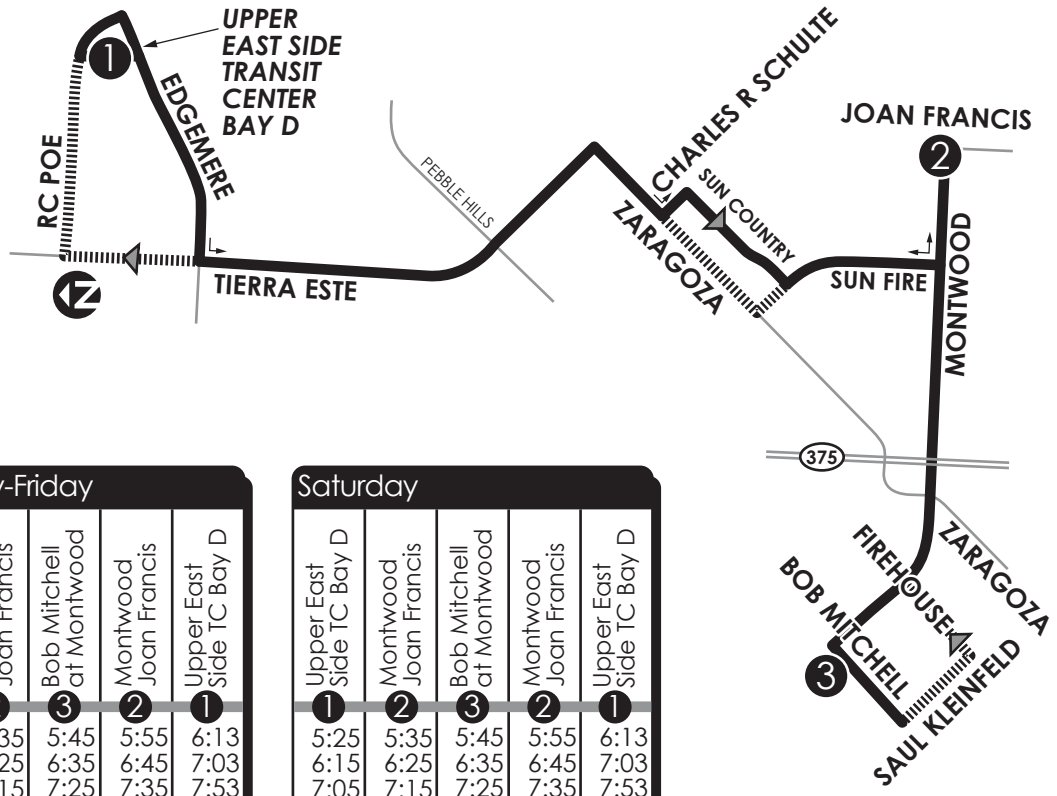

54 RC Poe via Montwood

LEGEND

- ① Time Point
- ▬ Bus Route
- ➔ Route Direction
- ▨ Inbound Only

- CONNECTING POINTS TO ROUTES**
- Upper East Side Transit Center
 - G. Dieter & Montwood (53)
 - G. Dieter & Trawood (53, 69, 72)
 - Tierra Este & Zaragoza (5, 6)

UPPER EAST SIDE TRANSIT CENTER ROUTES
 PA5, PA6, 51, 52, 54, PA56, CR20,
 Montana Brio

Monday-Friday

Upper East Side TC Bay D	Montwood Joan Francis	Bob Mitchell at Montwood	Montwood Joan Francis	Upper East Side TC Bay D
①	②	③	②	①
5:25	5:35	5:45	5:55	6:13
6:15	6:25	6:35	6:45	7:03
7:05	7:15	7:25	7:35	7:53
7:55	8:05	8:15	8:25	8:43
8:45	8:55	9:05	9:15	9:33
9:35	9:45	9:55	10:05	10:23
10:25	10:35	10:45	10:55	11:13
11:15	11:25	11:35	11:45	12:03
12:05	12:15	12:25	12:35	12:53
12:55	1:05	1:15	1:25	1:43
1:45	1:55	2:05	2:15	2:33
2:35	2:45	2:55	3:05	3:23
3:25	3:35	3:45	3:55	4:13
4:15	4:25	4:35	4:45	5:03
5:05	5:15	5:25	5:35	5:53
5:55	6:05	6:15	6:25	6:43
6:45	6:55	7:05	7:15	7:33
7:35	7:45	7:55	8:05	8:23
8:25	8:35	8:45	—	—

Saturday

Upper East Side TC Bay D	Montwood Joan Francis	Bob Mitchell at Montwood	Montwood Joan Francis	Upper East Side TC Bay D
①	②	③	②	①
5:25	5:35	5:45	5:55	6:13
6:15	6:25	6:35	6:45	7:03
7:05	7:15	7:25	7:35	7:53
7:55	8:05	8:15	8:25	8:43
8:45	8:55	9:05	9:15	9:33
9:35	9:45	9:55	10:05	10:23
10:25	10:35	10:45	10:55	11:13
11:15	11:25	11:35	11:45	12:03
12:05	12:15	12:25	12:35	12:53
12:55	1:05	1:15	1:25	1:43
1:45	1:55	2:05	2:15	2:33
2:35	2:45	2:55	3:05	3:23
3:25	3:35	3:45	3:55	4:13
4:15	4:25	4:35	4:45	5:03
5:05	5:15	5:25	5:35	5:53
5:55	6:05	6:15	6:25	6:43
6:45	6:55	7:05	7:15	7:33
7:35	7:45	7:55	—	—